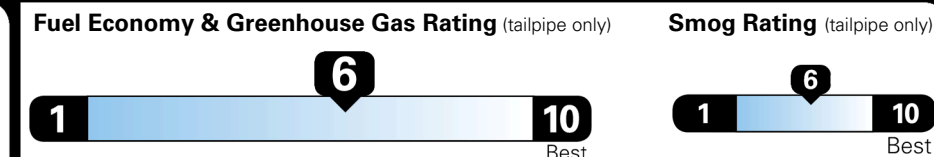

This vehicle emits 288 grams CO₂ per mile. The best emits 0 grams per mile (tailpipe only). Producing and distributing fuel also create emissions; learn more at fueleconomy.gov.

Actual results will vary for many reasons, including driving conditions and how you drive and maintain your vehicle. The average new vehicle gets 29 MPG and costs $8,500 to fuel over 5 years. Cost estimates are based on 15,000 miles per year at $ 3.30 per gallon. MPGe is miles per gasoline gallon equivalent. Vehicle emissions are a significant cause of climate change and smog.

fueleconomy.gov

Calculate personalized estimates and compare vehicles

Smartphone QR Code™

GOVERNMENT 5-STAR SAFETY RATINGS

Overall Vehicle Score ★ ★ ★ ★ ★

Based on the combined rating of frontal, side and rollover. Should ONLY be compared to other vehicles of similar size and weight.

Frontal Driver ★ ★ ★ ★ ★

Crash Passenger ★ ★ ★ ★

Based on the risk of injury in a frontal impact. Should ONLY be compared to other vehicles of similar size and weight.

Side Front seat ★ ★ ★ ★ ★

Crash Rear seat ★ ★ ★ ★ ★

Star ratings based on the risk of injury in a side impact.

Rollover ★ ★ ★ ★

Star ratings based on the risk of rollover in a single-vehicle crash.

Star ratings range from 1 to 5 stars (★★★★★) with 5 being the highest.

Source: National Highway Traffic Safety Administration (NHTSA).

www.safercar.gov or 1-888-327-4236

Manufacturer's suggested retail price includes Manufacturer's recommended pre-delivery service. License and title fees, state and local taxes and other dealer installed options and accessories are not included in the manufacturer's suggested retail price.

PARTS CONTENT INFORMATION

FOR VEHICLES IN THIS CAR LINE U.S./CANADIAN PARTS CONTENT: 3 %

MAJOR SOURCES OF FOREIGN PARTS: KOREA: 90%

NOTE: PARTS CONTENT DOES NOT INCLUDE FINAL ASSEMBLY, DISTRIBUTION, OR OTHER NON-PARTS COSTS.

FOR THIS VEHICLE FINAL ASSEMBLY POINT: GWANGJU, KOREA

COUNTRY OF ORIGIN

ENGINE (MOTOR): KOREA

TRANSMISSION: KOREA

*Additional terms and conditions apply.

**Kia Connect may be currently unavailable for some Model Year 2022 and newer vehicles sold or purchased in Massachusetts; please see owners.kia.com for more information.

NOTE: When you purchase this vehicle, Kia America, Inc. collects personal information you provide to the dealership. For information on our collection and use of personal information and your rights, please see our Privacy Policy on www.kia.com.