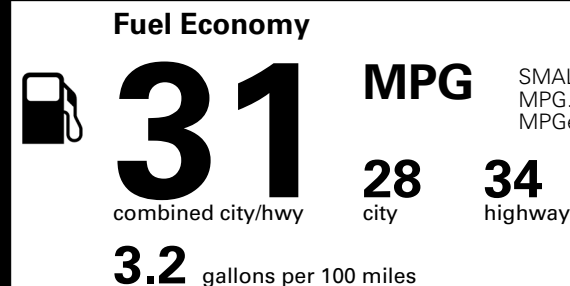

\$200.00
 \$140.00
 \$375.00

EPA DOT Fuel Economy and Environment

Gasoline Vehicle

SMALL SUVs range from 14 to 125 MPG. The best vehicle rates 146 MPGe.

You save \$500
 in fuel costs over 5 years compared to the average new vehicle.