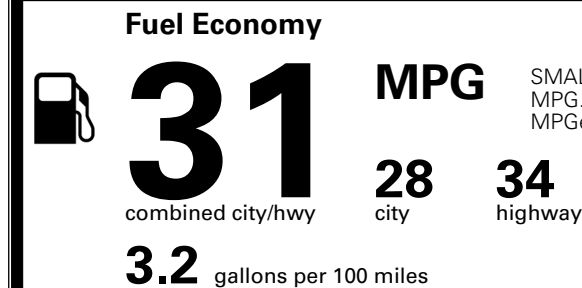

INLAND FREIGHT AND HANDLING \$ 1,495.00

TOTAL MANUFACTURER'S SUGGESTED RETAIL PRICE ▶ \$ 28,700.00

TOTAL ADDITIONAL WEIGHT: 10.5

EPA DOT Fuel Economy and Environment

Gasoline Vehicle

You save \$500
 in fuel costs over 5 years compared to the average new vehicle.