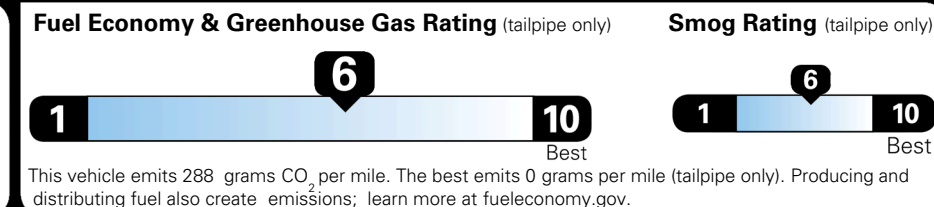

You save $500
in fuel costs over 5 years compared to the average new vehicle.

Annual fuel cost $1,600