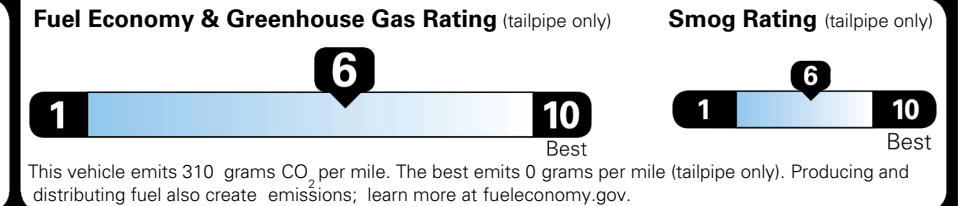

\$2,200.00
 \$110.00
 \$200.00
 \$350.00
 \$135.00
 \$75.00

MSRP INCLUDING OPTIONS

\$ 31,460.00

INLAND FREIGHT AND HANDLING

\$ 1,195.00

TOTAL MANUFACTURER'S SUGGESTED RETAIL PRICE ▶

\$ 32,655.00

TOTAL ADDITIONAL WEIGHT: 28.0

EPA DOT Fuel Economy and Environment

Gasoline Vehicle

You save \$0
 in fuel costs
 over 5 years
 compared to the
 average new vehicle.

Annual fuel cost
\$1,700

Actual results will vary for many reasons, including driving conditions and how you drive and maintain your vehicle. The average new vehicle gets 29 MPG and costs \$8,500 to fuel over 5 years. Cost estimates are based on 15,000 miles per year at \$ 3.30 per gallon. MPGe is miles per gasoline gallon equivalent. Vehicle emissions are a significant cause of climate change and smog.