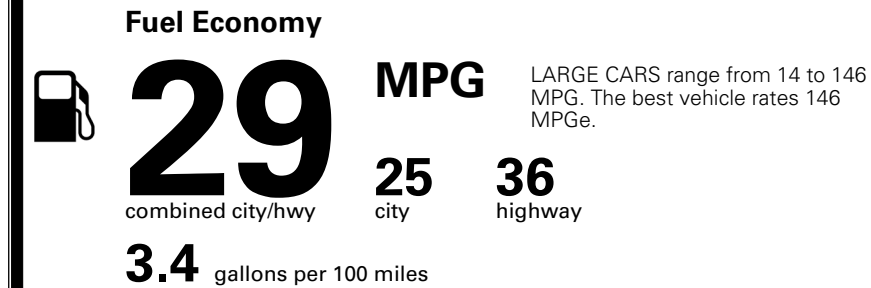

Included
Included
Included
Included
Included
Included
Included
Included
Included
Included
Included

ADDITIONAL INSTALLED EQUIPMENT:

(In addition to or in place of standard features)

Snow White Pearl Paint
GT-Line Premium Package
- Panoramic Sunroof w/ Power Sunshade
- LED Interior Lighting
- Bose Premium Audio w/Active Sound Design
- 18" Black Finished Alloy Wheels, Unique Design
Carpeted Floor Mats
Auto-Dimming Mirror w/ HomeLink™

$495.00
$2,200.00

$200.00
$350.00

MSRP INCLUDING OPTIONS

$ 31,735.00

INLAND FREIGHT AND HANDLING

$ 1,245.00

TOTAL MANUFACTURER'S SUGGESTED RETAIL PRICE ▶

$ 32,980.00

TOTAL ADDITIONAL WEIGHT: 8.7

*Additional terms and conditions apply.

**Kia Connect may be currently unavailable for some Model Year 2022 and newer vehicles sold or purchased in Massachusetts; please see owners.kia.com for more information.

NOTE: When you purchase this vehicle, Kia America, Inc. collects personal information you provide to the dealership. For information on our collection and use of personal information and your rights, please see our Privacy Policy on www.kia.com.

EPA DOT Fuel Economy and Environment

Gasoline Vehicle

You save $0
in fuel costs over 5 years compared to the average new vehicle.

Annual fuel cost $1,700