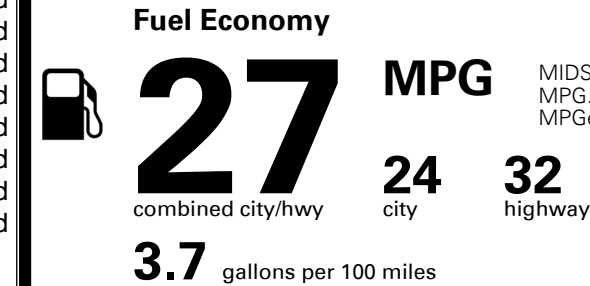

\$445.00
 \$4,200.00

\$95.00
 \$175.00

MSRP INCLUDING OPTIONS

\$ 36,705.00

INLAND FREIGHT AND HANDLING

\$ 1,125.00

TOTAL MANUFACTURER'S SUGGESTED RETAIL PRICE ▶

\$ 37,830.00

TOTAL ADDITIONAL WEIGHT: 13.9

EPA DOT Fuel Economy and Environment

Gasoline Vehicle

MIDSIZE CARS range from 15 to 132 MPG. The best vehicle rates 140 MPGe.

You spend \$250 more in fuel costs over 5 years compared to the average new vehicle.